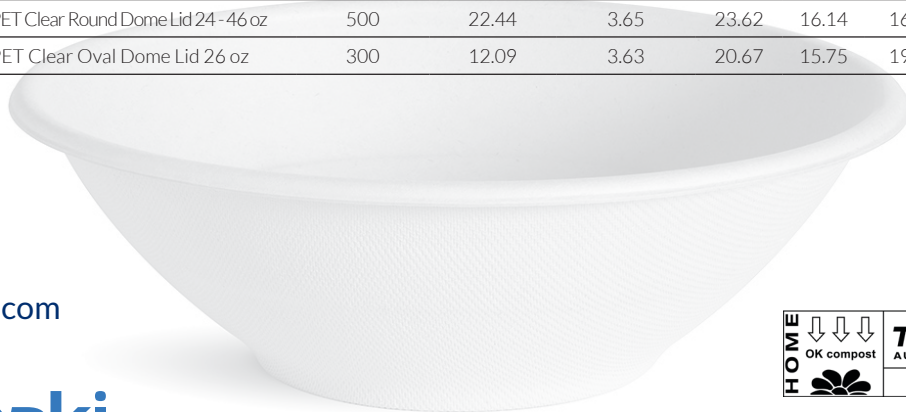

Sustainable Features

- Made from a mix of bamboo and bagasse, a by-product of the sugarcane harvesting process.
- *Envirable*® molded fiber bowls are BPI-Certified and TUV HOME compostable.
- Produced with natural fibers from annually renewable resources.
- Lids made from recyclable PET #1. Check locally; may not be recycled in your area.

Bowls

Item	Item Description	Case Pack	Case Weight	Case Cube	Case Dimensions			Pallet	
					Length	Width	Height	Ti	Hi
68072	<i>Envirable</i> ® Molded Fiber Bowl 24 oz	500	25.35	1.26	16.93	15.95	8.07	6	8
68073	<i>Envirable</i> ® Molded Fiber Bowl 32 oz	500	28.66	1.68	15.95	11.42	15.95	9	5
68074	<i>Envirable</i> ® Molded Fiber Bowl 40 oz	500	34.17	1.76	23.03	15.94	8.27	4	9
68075	<i>Envirable</i> ® Molded Fiber Bowl 46 oz	500	39.68	2.43	16.93	15.75	15.75	6	5
68076	<i>Envirable</i> ® Molded Fiber Oval Bowl 26 oz	300	16.71	1.89	16.54	9.65	20.47	10	4

Lids

Item	Item Description	Case Pack	Case Weight	Case Cube	Case Dimensions			Pallet	
					Length	Width	Height	Ti	Hi
68077	<i>Envirable</i> ® PET Clear Round Dome Lid 24 - 46 oz	500	22.44	3.65	23.62	16.14	16.54	5	6
68078	<i>Envirable</i> ® PET Clear Oval Dome Lid 26 oz	300	12.09	3.63	20.67	15.75	19.29	6	5